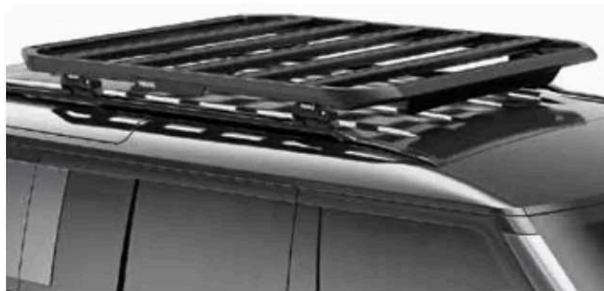

Fits
Thule WingBar Evo, SquareBar Evo & ProBar Evo

$1149.95

SD611001
133 x 150 cm • Black

SD611002
150 x 150 cm • Black

SD611015
150 x 190 cm • Black

$1399.95