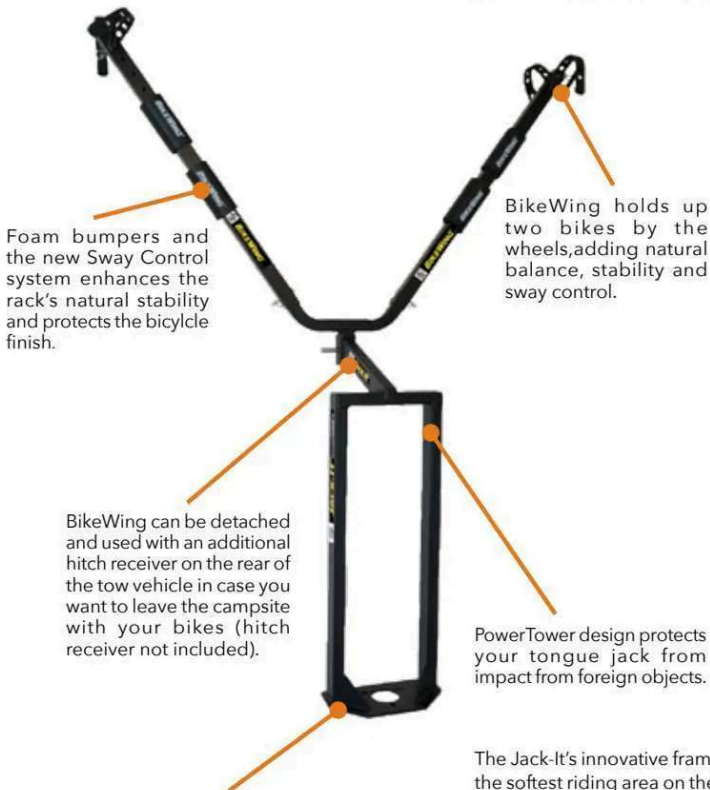

JACK-IT BICYCLE CARRIER

Foam bumpers and the new Sway Control system enhances the rack's natural stability and protects the bicycle finish.

BikeWing holds up two bikes by the wheels, adding natural balance, stability and sway control.

BikeWing can be detached and used with an additional hitch receiver on the rear of the tow vehicle in case you want to leave the campsite with your bikes (hitch receiver not included).

PowerTower design protects your tongue jack from impact from foreign objects.

Jack-It fits most standard 3-bolt patterns over your tongue jack on the trailers A-Frame.