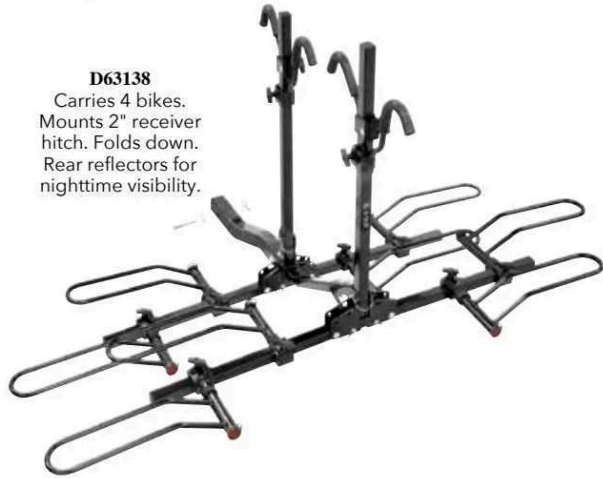

SDSR7016
453 L • 16 cu.ft.
191.7 x 83.8 x 41.3 cm
75.5" L x 33" x 16.25" H

\$699.95

RACKS & TIE DOWNS

SECTION 20

\$499.95

BIKE CARRIERS

\$749.95

D63134
Carries 2 bikes.
Mounts to 1 1/4" & 2"
receiver hitch.
Folds down.