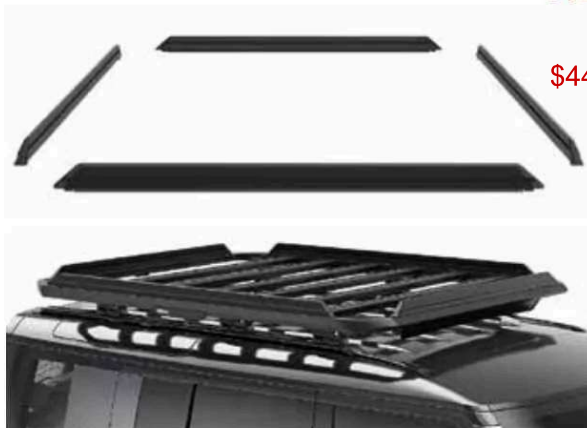

For short truck bed. Fits Thule ProBar Evo.

\$1149.95

SD611001
133 x 150 cm • Black

SD611002
150 x 150 cm • Black

SD611015
150 x 190 cm • Black

\$1399.95

CARGO PLATFORM RAILING KIT

CAPROCK Railing Kit

\$449.95

SD611201
For
SD611001

SD611202
For
SD611002

\$449.95

SD611208
For
SD611015

- Side rails provide a barrier to keep gear such as bags, coolers and containers secure within the perimeter of the platform
- Each side rail attaches and detaches independently, allowing you to create different configurations depending on what you would like to carry
- Railings include full-size t-slot grooves to provide additional tie-down points to secure your gear
- Includes four railings that easily install to your Thule Caprock roof platform